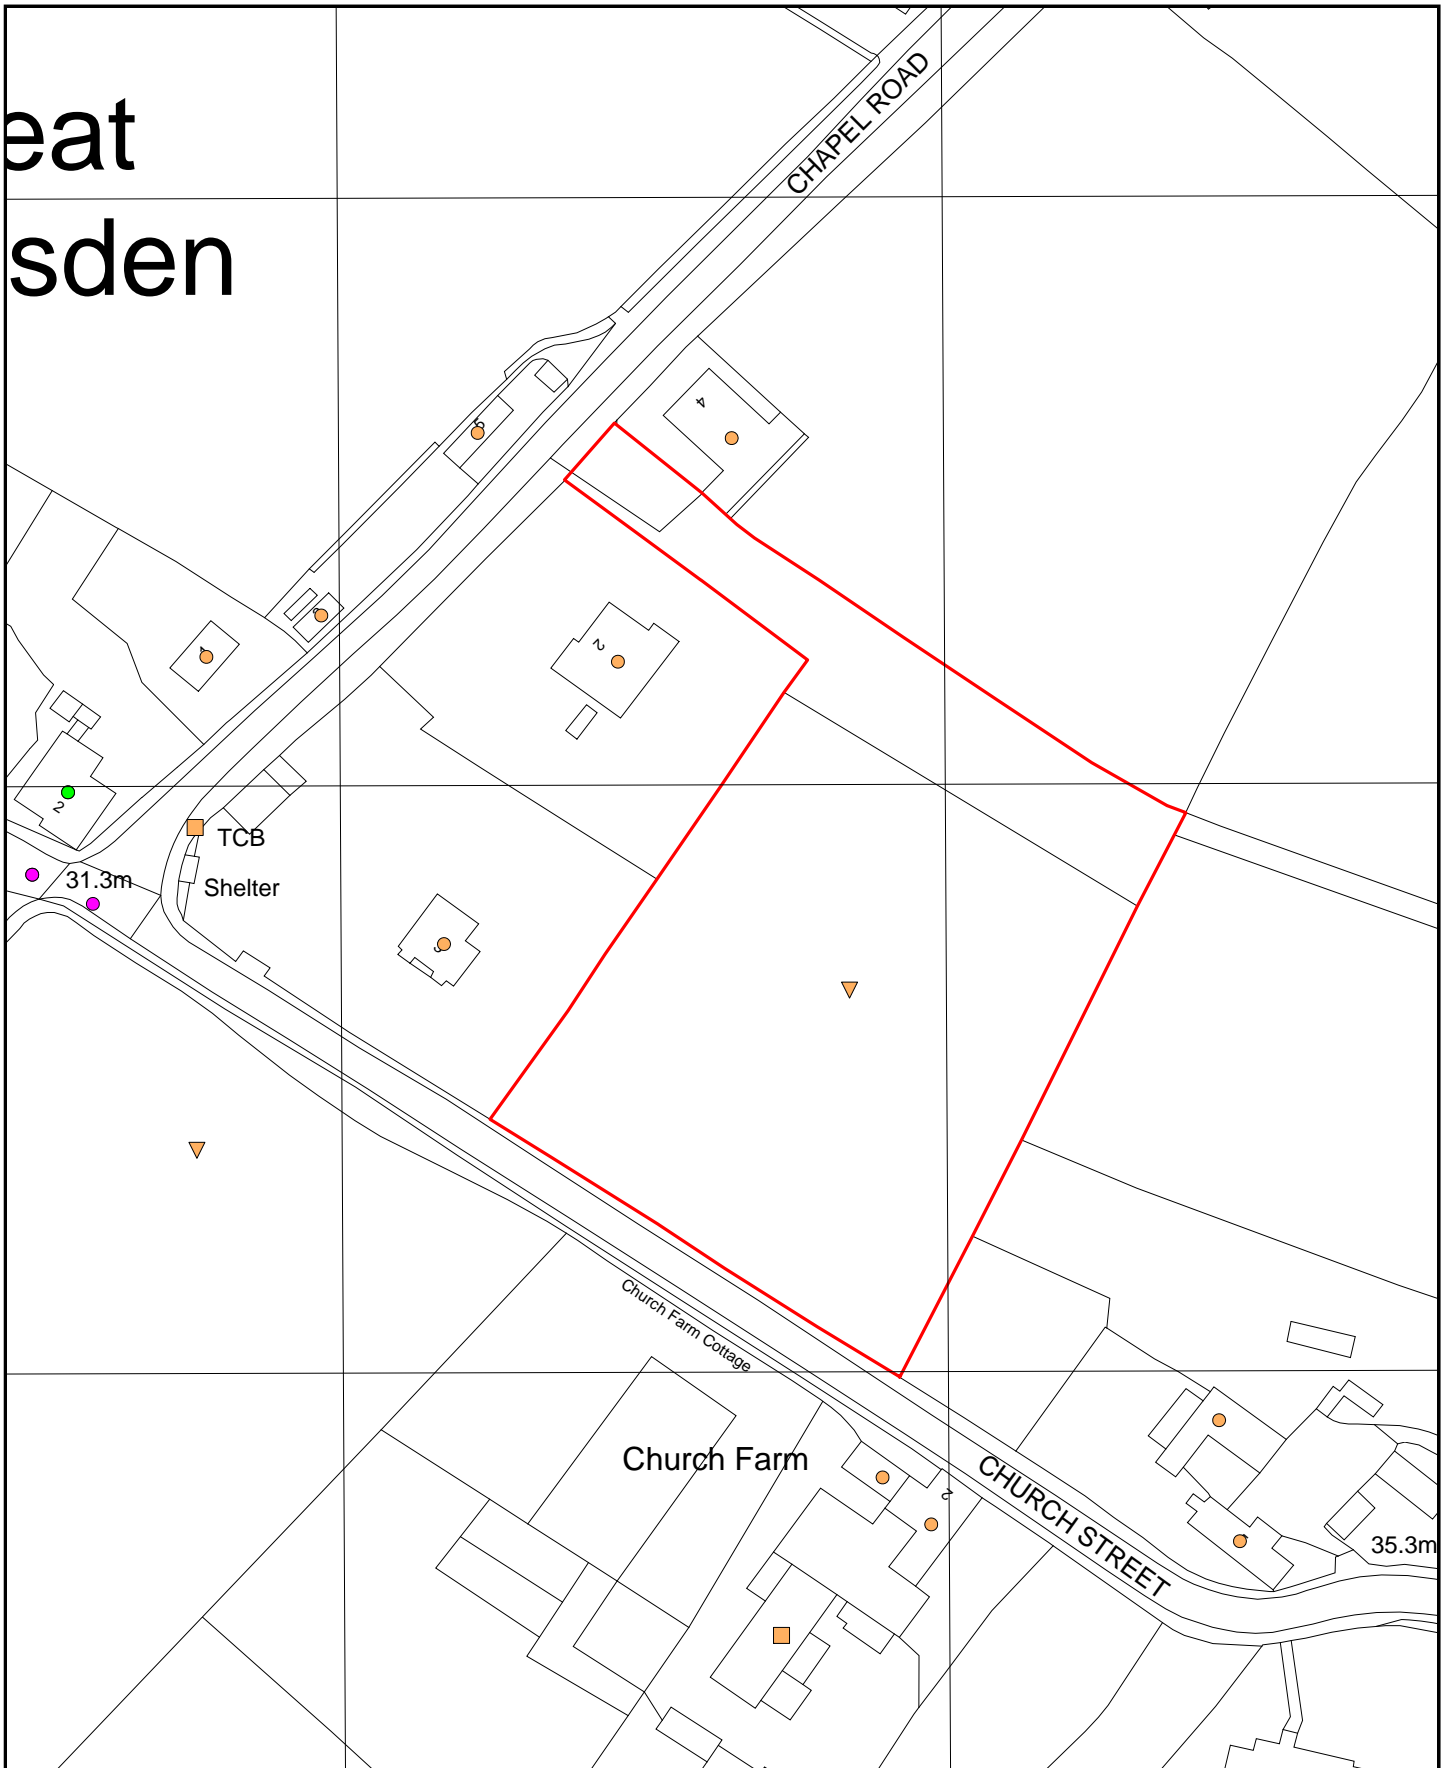

Heat sden

South
Cambridgeshire
District Council

Planning Dept - South Cambridgeshire DC

FOR INTERNAL USE ONLY

Scale - 1:1250
Time of plot: 11:47

Date of plot: 12/01/2012

© Crown copyright.